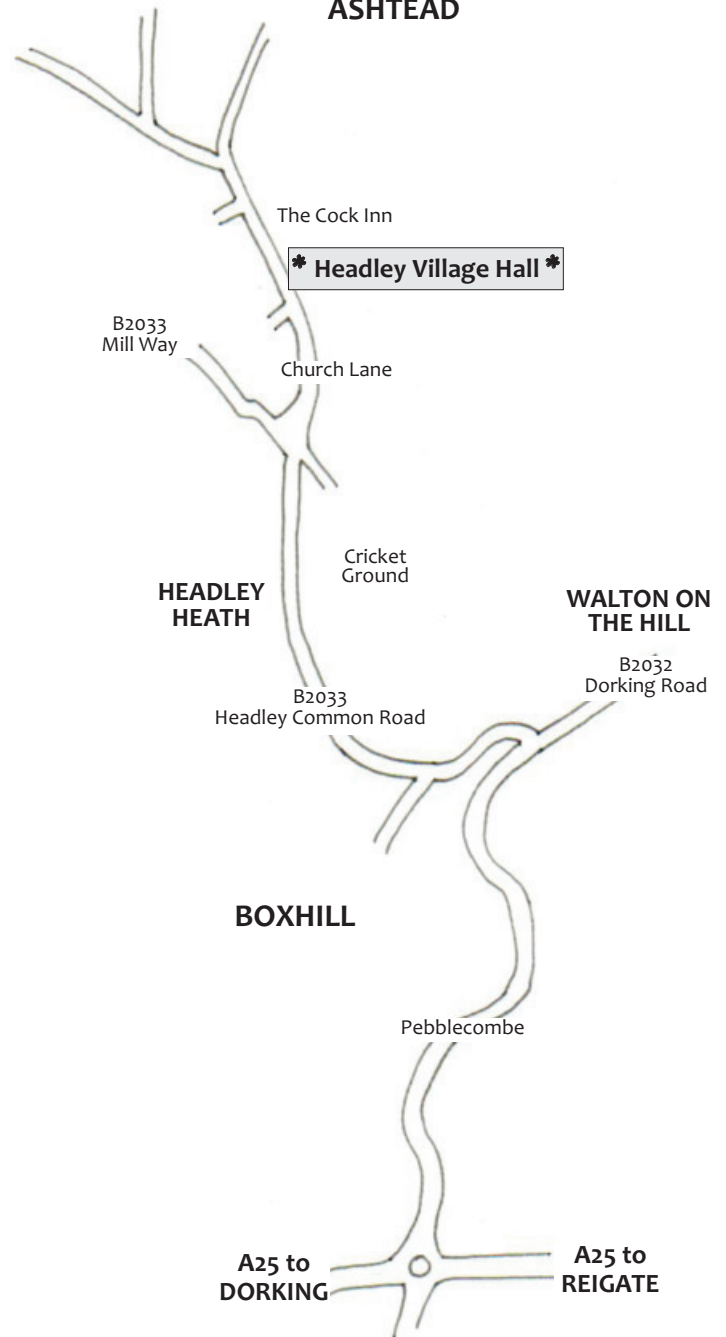

HEADLEY VILLAGE HALL Church Lane KT18 6LD
 (adjoining the village store,
 car park to the left of buildings)

LEATHERHEAD

ASHTEAD

SOUTH HOLMWOOD SCOUT HUT
Old School Place, Horsham Road
RH5 4LY
 Pull into the bus-stop layby and bear left

BEARE GREEN VILLAGE HALL Merebank, Beare Green RH5 4RN
Travelling north from Horsham: turn left off the A24 signposted to Beare Green. Follow the road past Beare Green Court and turn next left before the village pond. The hall is the next turning on the right.
Travelling south from Dorking: turn right off the A24 signposted to Beare Green. Follow the road up the hill past Holmwood Station on your right. Continue down the hill and turn right just after the village pond. The hall is the next turning on the right.