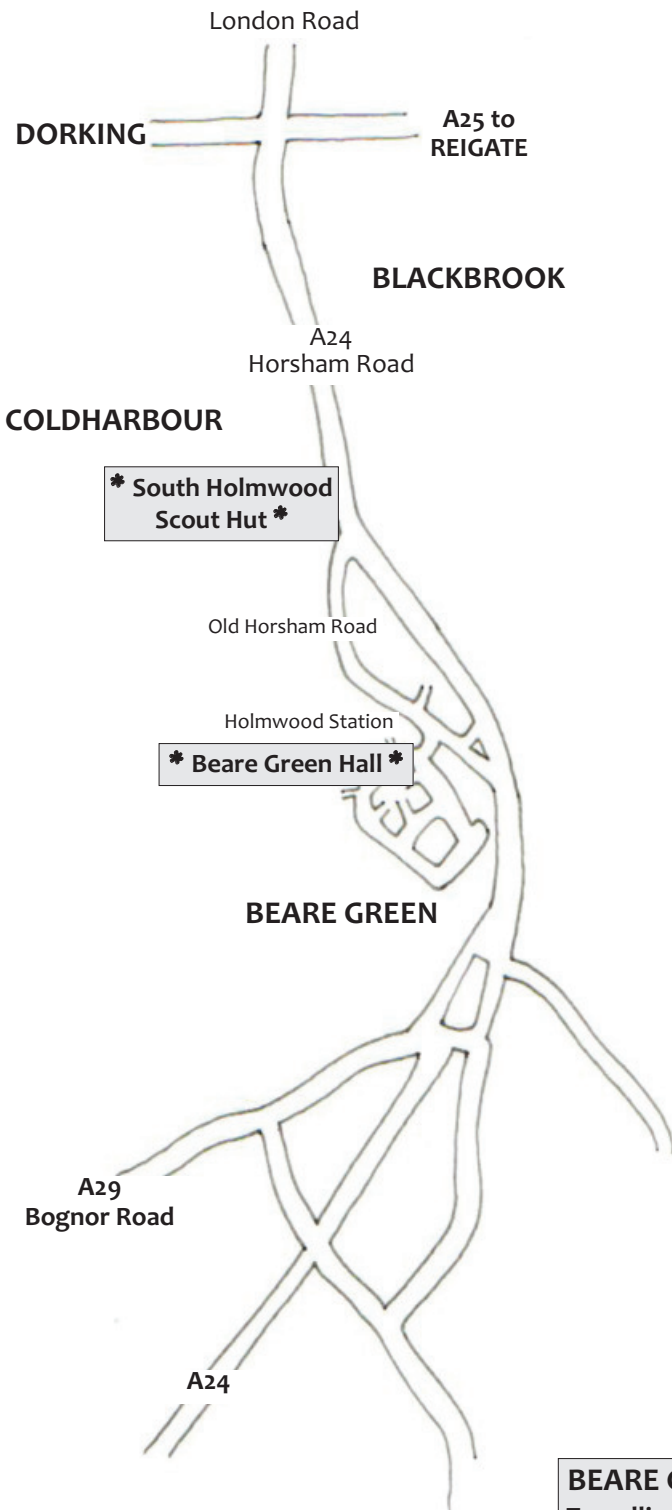

HEADLEY VILLAGE HALL Church Lane KT18 6LD
 (adjoining the village store,
 car park to the left of buildings)

LEATHERHEAD

ASHTEAD

SOUTH HOLMWOOD SCOUT HUT
Old School Place, Horsham Road
RH5 4LY
 Pull into the bus-stop layby and bear left

BEARE GREEN VILLAGE HALL Merebank, Beare Green RH5 4RN
Travelling north from Horsham: turn left off the A24 signposted to Beare Green. Follow the road past Beare Green Court and turn next left before the village pond. The hall is the next turning on the right.
Travelling south from Dorking: turn right off the A24 signposted to Beare Green. Follow the road up the hill past Holmwood Station on your right. Continue down the hill and turn right just after the village pond. The hall is the next turning on the right.