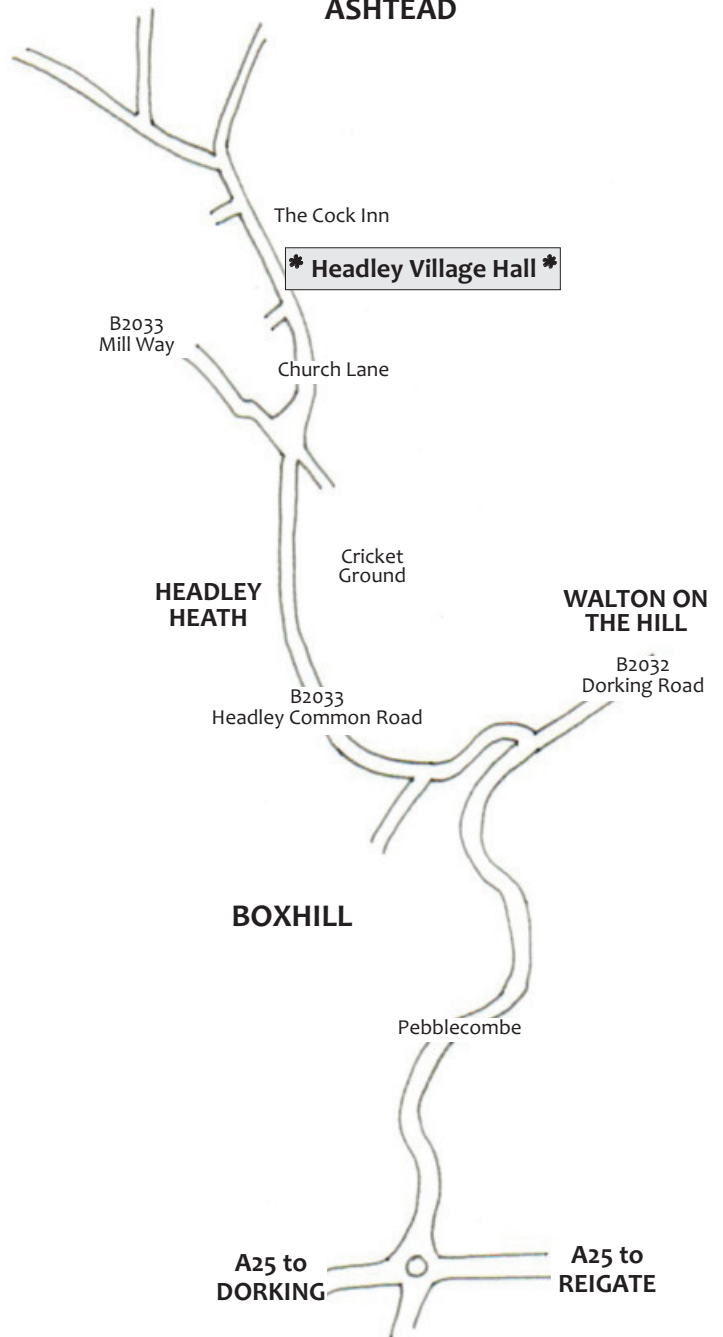

HEADLEY VILLAGE HALL Church Lane KT18 6LD
 (adjoining the village store,
 car park to the left of buildings)

LEATHERHEAD

ASHTEAD

SOUTH HOLMWOOD SCOUT HUT
Old School Place, Horsham Road
RH5 4LY
 Pull into the bus-stop layby and bear left

BEARE GREEN VILLAGE HALL Merebank, Beare Green RH5 4RN
Travelling north from Horsham: turn left off the A24 signposted to Beare Green. Follow the road past Beare Green Court and turn next left before the village pond. The hall is the next turning on the right.
Travelling south from Dorking: turn right off the A24 signposted to Beare Green. Follow the road up the hill past Holmwood Station on your right. Continue down the hill and turn right just after the village pond. The hall is the next turning on the right.