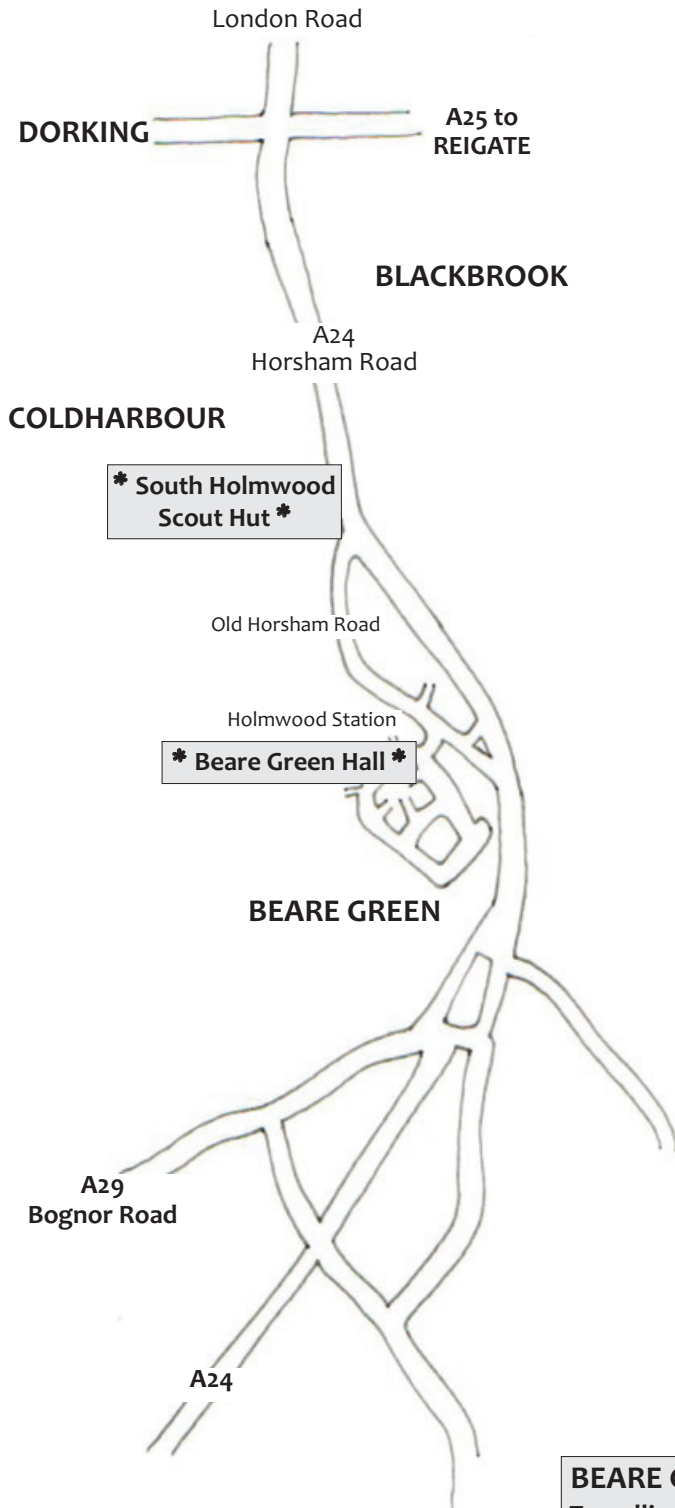

HEADLEY VILLAGE HALL Church Lane KT18 6LD
 (adjoining the village store,
 car park to the left of buildings)

LEATHERHEAD

ASHTEAD

SOUTH HOLMWOOD SCOUT HUT
Old School Place, Horsham Road
RH5 4LY
 Pull into the bus-stop layby and bear left

BEARE GREEN VILLAGE HALL Merebank, Beare Green RH5 4RN
Travelling north from Horsham: turn left off the A24 signposted to Beare Green. Follow the road past Beare Green Court and turn next left before the village pond. The hall is the next turning on the right.
Travelling south from Dorking: turn right off the A24 signposted to Beare Green. Follow the road up the hill past Holmwood Station on your right. Continue down the hill and turn right just after the village pond. The hall is the next turning on the right.